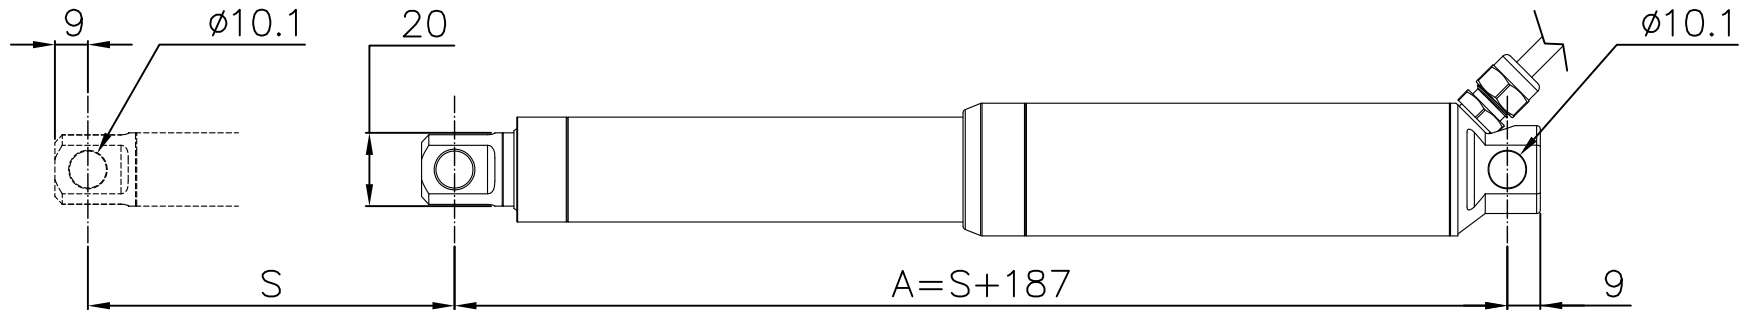

S	50	100	150	200	250	300	350	400
A	237	287	337	387	437	487	537	587

 MOTTECK [®] MOTORIZE OUR WORLD	DATE:
	15 March 2017
TITLE:	
Linear Actuator LD12	