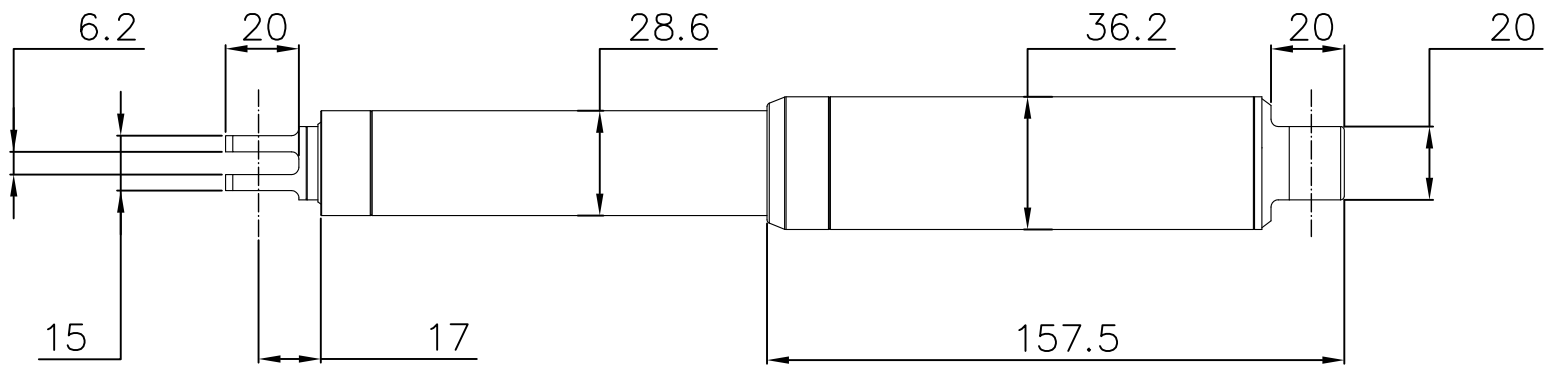

S	50	100	150	200	250	300	350	400
A	237	287	337	387	437	487	537	587

 MOTTECK [®] MOTORIZE OUR WORLD	DATE:
	15 March 2017
TITLE:	
Linear Actuator LD12	