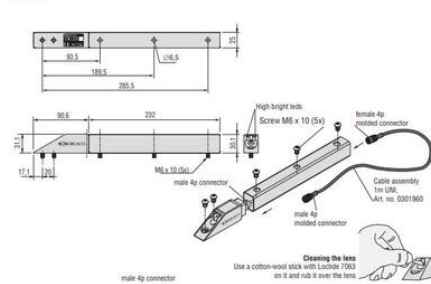

Dimensions

Electrical connection

Art. No 0301960 Cable 1m UNI

1 = Coax core = Video Signal
2 = Coax Shielding = Video GND
3 = Red = 12V/DC
4 = Black = 0V/DC
Shielding = N.C.